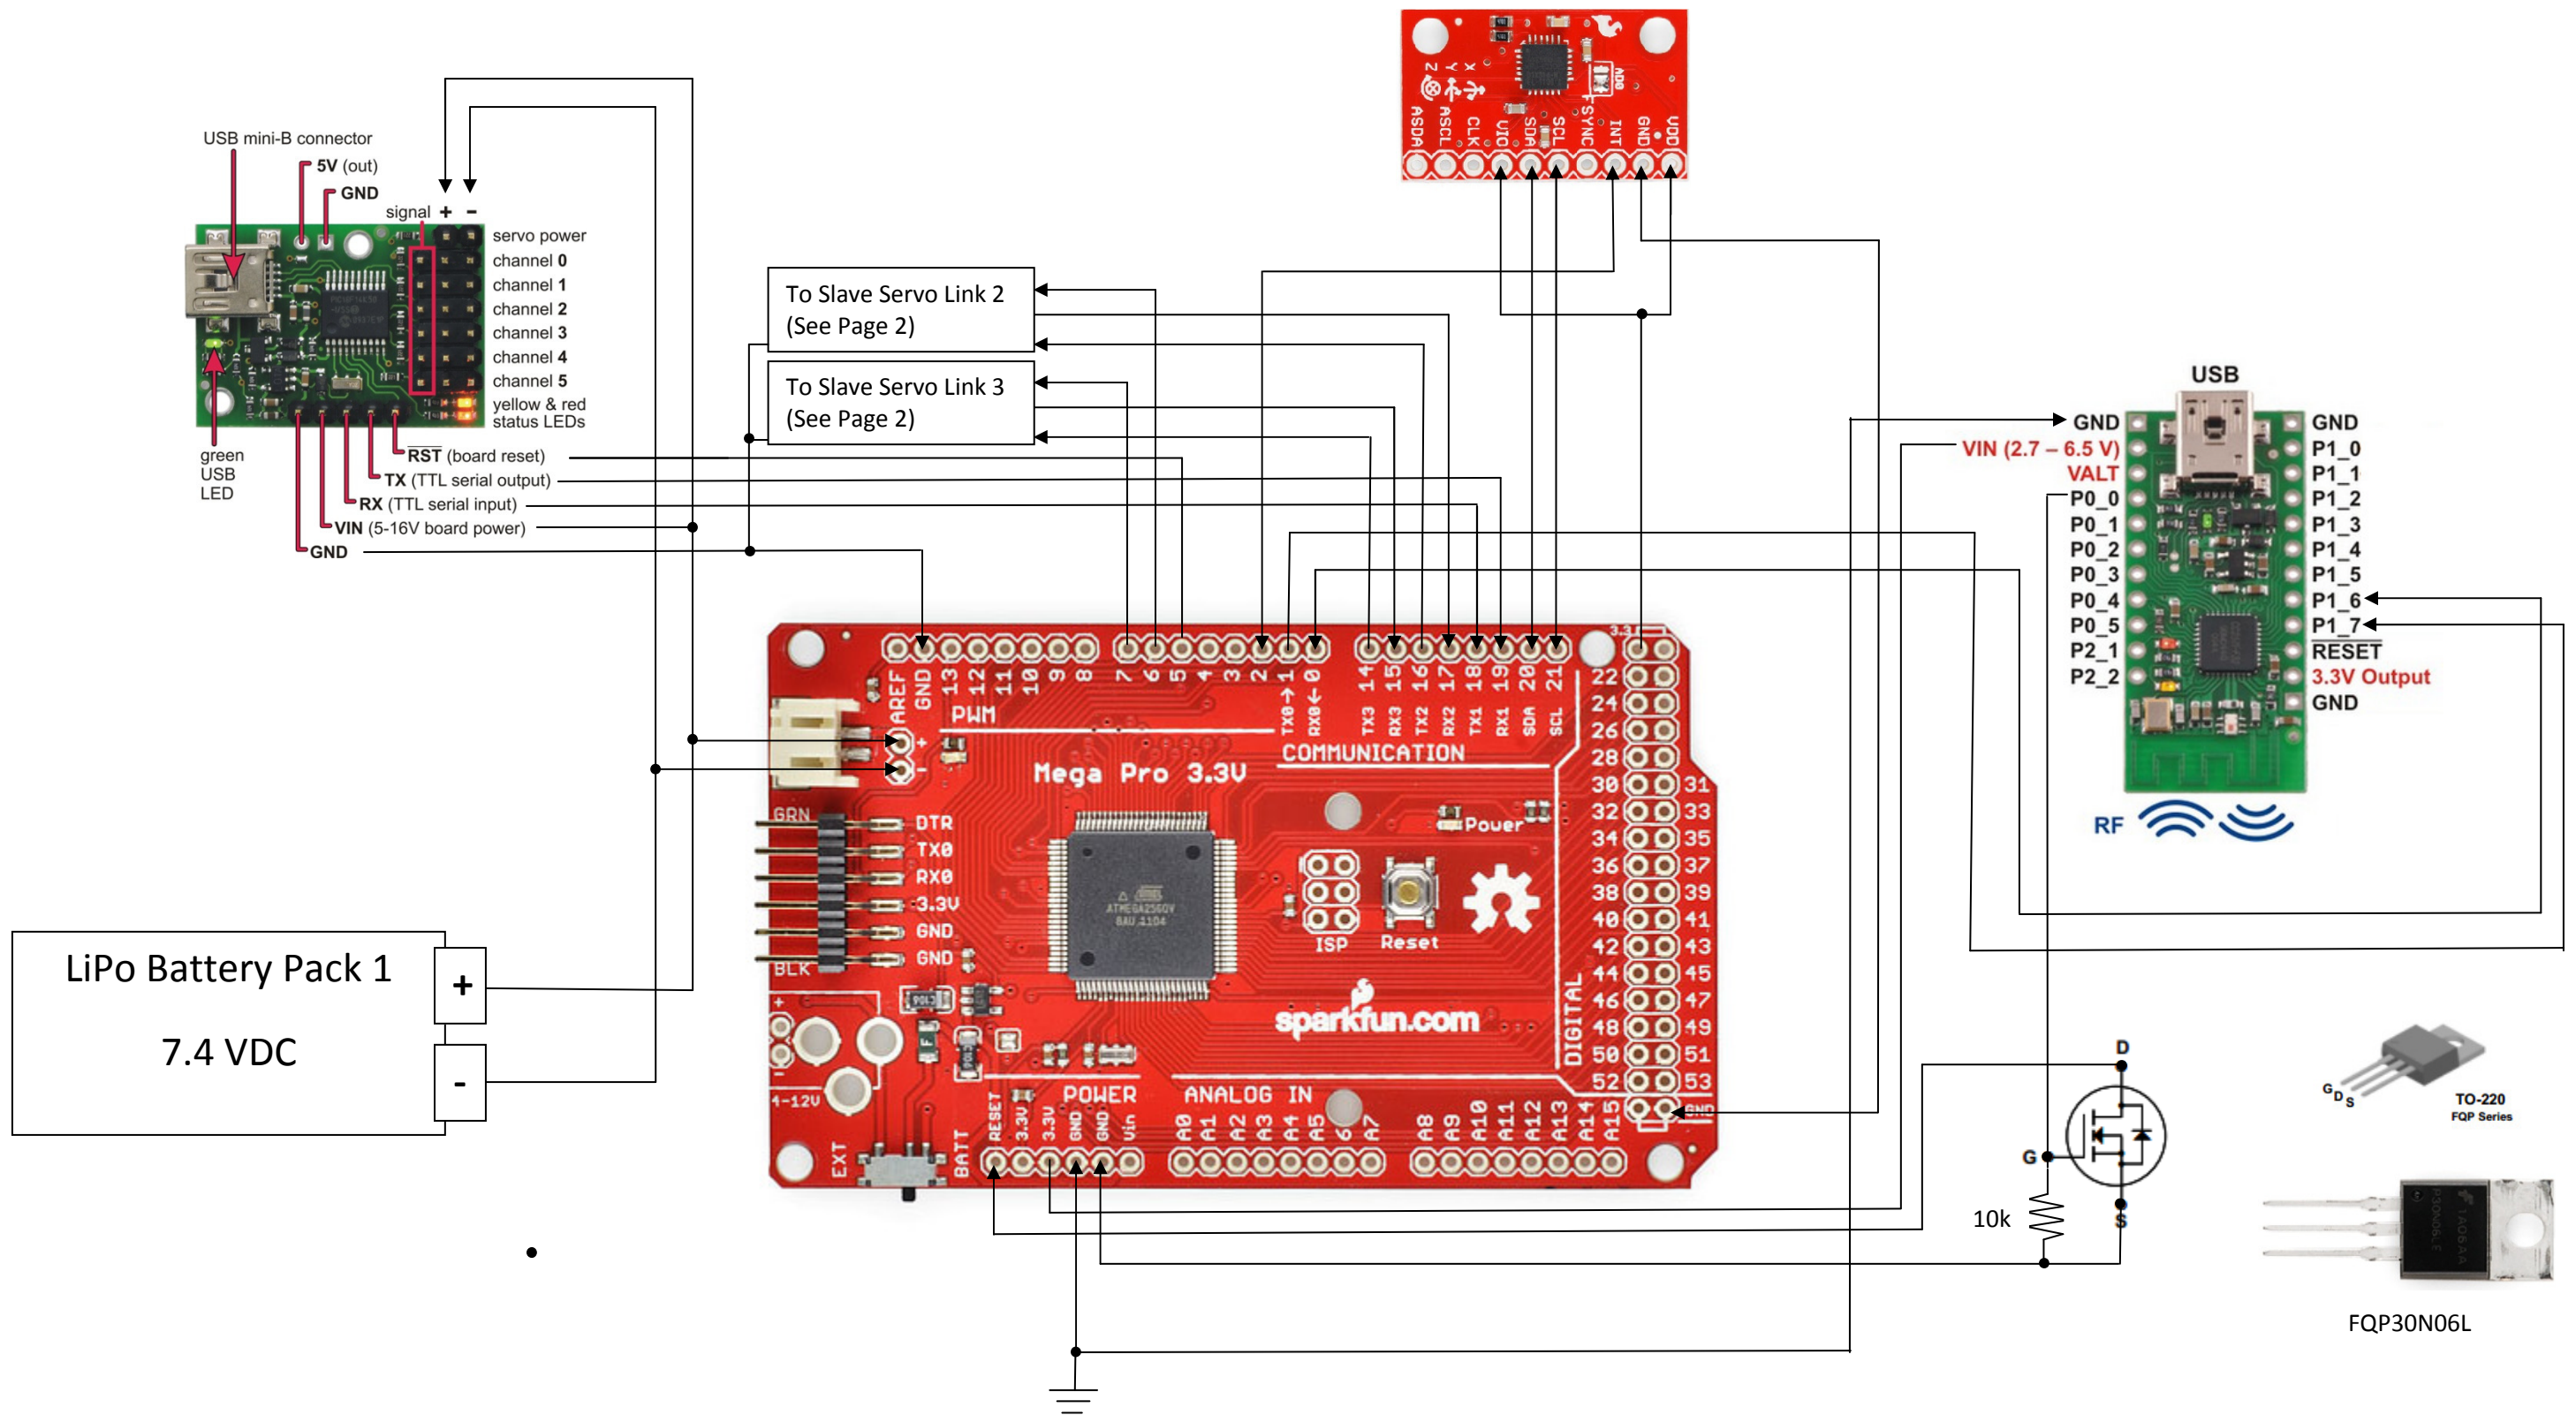

TROLLER 1D Master Control Link Schematic for 3.3V Mega Pro (Preliminary – This may change!)

TROLLER 1D Slave Servo Drive Links 2&3 Schematic (Preliminary – This may change!)